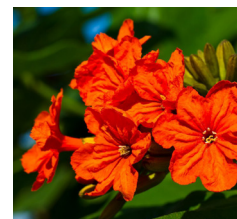

Flower

Leaf

Height: 25 - 30'  
Spread: 20 - 25'  
Shape: Round  
Growth Rate: Slow

**Satinleaf**  
*Chrysophyllum oliviforme*

Bark

Fruit

Leaf

Height: 35 - 45'  
Spread: 18 - 25'  
Shape: Oval  
Growth Rate: Slow