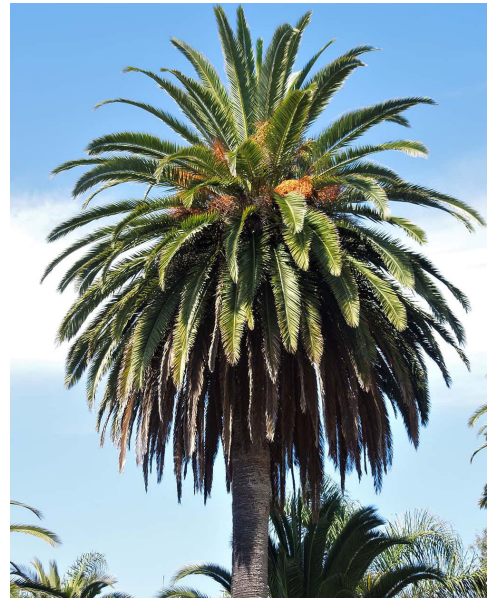

Canary Date Palm
Phoenix canariensis