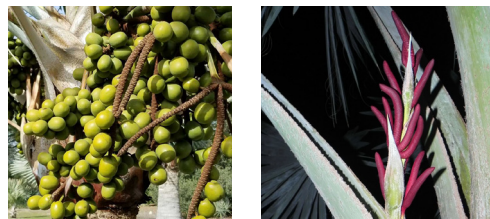

FronD Detail

Flower

Flower

Height: 40 - 70'
Spread: 10 - 15'
Growth Rate: Slow