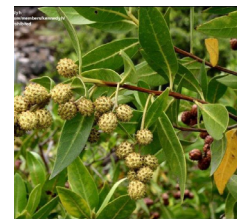

## Salt Tolerant Trees

**Bayrum**  
*Pimenta racemosa*

Bark

Flower

Leaf

Height: 10 - 50'  
Spread: 5 - 10'  
Shape: Pyramidal  
Growth Rate: Fast

**Green Buttonwood**  
*Conocarpus erectus*

Bark