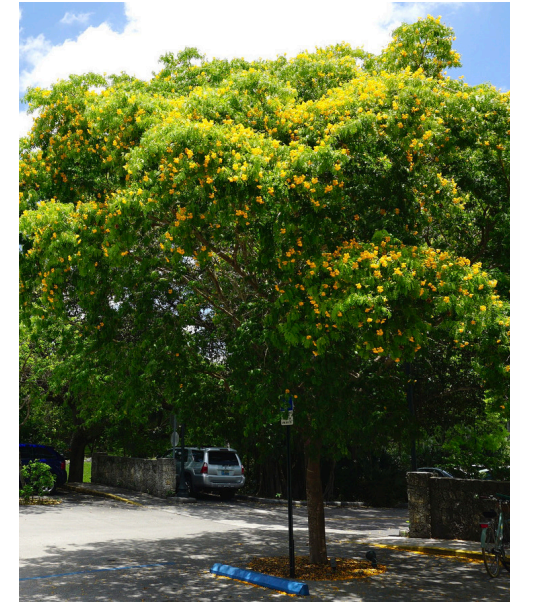

Flower

Leaf

Height: 20 - 30'  
Spread: 20 - 30'  
Shape: Irregular  
Growth Rate: Fast

Rainbow Shower Tree  
*Cassia javanica*

Bark

Flower

Leaf

Height: 25 - 35'  
Spread: 35'  
Shape: Irregular  
Growth Rate: Moderate - Fast

Royal Poinciana  
*Delonix regia*

Bark

Flower

Leaf

Height: 35 - 40'  
Spread: 40 - 60'  
Shape: Spreading  
Growth Rate: Fast

Verawood  
*Bulnesia arborea*

Bark

Flower

Leaf

Height: 20 - 30'  
Spread: 25 - 30'  
Shape: Spreading  
Growth Rate: Slow