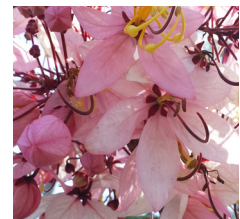

## Large Flowering Trees

Golden Shower Tree  
*Cassia fistula*

Bark

Flower

Leaf

Height: 30 - 40'  
Spread: 30 - 40'  
Shape: Vase  
Growth Rate: Fast

Pink Shower Tree  
*Cassia bakeriana*

Bark