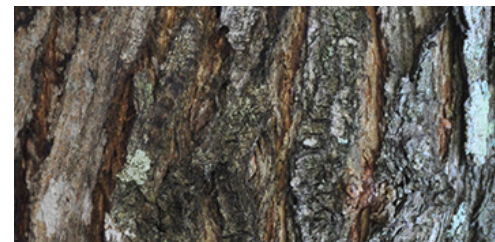

## Salt Tolerant Trees

**Bayrum**  
*Pimenta racemosa*

Bark

Flower

Leaf

Height: 10 - 50'  
Spread: 5 - 10'  
Shape: Pyramidal  
Growth Rate: Fast

**Green Buttonwood**  
*Conocarpus erectus*

Bark