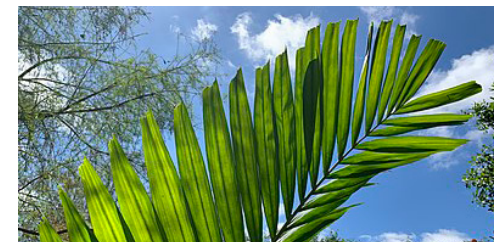

TREE OPTIONS

Palms

Height: 60 - 70'
Spread: 15 - 20'
Growth Rate: Slow

Height: 50 - 70'
Spread: 20 - 25'
Growth Rate: Slow

Height: 50'
Spread: 15'
Growth Rate: Slow - Moderate

Solitaire Palm / Alexander Palm
Ptychosperma elegans

Height: 20'
Spread: 6 - 8'
Growth Rate: Slow

Height: 40 - 50'
Spread: 25'
Growth Rate: Slow - Moderate