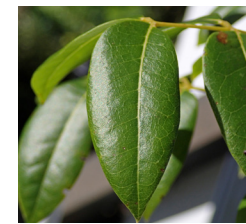

## Large South Florida Natives

**False Tamarind**  
*Lysiloma latisiliquum*

Bark

Flower

Fruit

Height: 30 - 60'  
Spread: 30 - 50'  
Shape: Weeping  
Growth Rate: Moderate

**Gumbo Limbo**  
*Bursera simaruba*

Height: 60 - 80'  
Spread: 60 - 120'  
Shape: Spreading  
Growth Rate: Moderate

**Mahogany**  
*Swietenia mahagoni*

Bark

Fruit

Leaf

Height: 40 - 60'  
Spread: 40 - 60'  
Shape: Round  
Growth Rate: Fast

**Paradise Tree**  
*Simarouba glauca*

**Sea Grape**  
*Coccoloba uvifera*

Bark

Fruit

Leaf

Height: 35 - 50'  
Spread: 20 - 30'  
Shape: Vase  
Growth Rate: Moderate

**Silver Buttonwood**  
*Conocarpus erectus var. sericeus*

Bark

Fruit

**Key Thatch Palm**  
*(Leuco)Thrinax morrisii*

FronD Detail

Fruit

Flower

Height: 20 - 35'  
Spread: 8 - 12'  
Growth Rate: Slow

**Florida Thatch Palm**  
*Thrinax radiata*

FronD Detail

Fruit