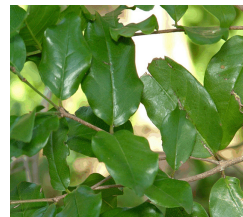

## Understory South Florida Natives

**Black Ironwood**  
*Krugiodendron ferreum*

Bark

Fruit

Leaf

Height: 25 - 30'  
Spread: 10 - 15'  
Shape: Round  
Growth Rate: Slow

**Cinnamon Bark**  
*Canella winterana*

Bark

Flower

Leaf

Height: 15 - 45'  
Spread: 15'  
Shape: Columnar  
Growth Rate: Slow

**Crabwood / Oysterwood**  
*Gymnanthes lucida*

Bark

Flower

Leaf

**Sea Grape**  
*Coccoloba uvifera*

Bark

Fruit

Leaf

Height: 35 - 50'  
Spread: 20 - 30'  
Shape: Vase  
Growth Rate: Moderate

**Silver Buttonwood**  
*Conocarpus erectus var. sericeus*

Bark

Fruit

**Key Thatch Palm**  
*(Leuco)Thrinax morrisii*

FronD Detail

Fruit

Flower

Height: 20 - 35'  
Spread: 8 - 12'  
Growth Rate: Slow

**Florida Thatch Palm**  
*Thrinax radiata*

FronD Detail

Fruit