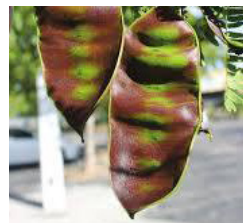

## Large South Florida Natives

**False Tamarind**  
*Lysiloma latisiliquum*

Bark

Flower

Fruit

Height: 30 - 60'  
Spread: 30 - 50'  
Shape: Weeping  
Growth Rate: Moderate

**Gumbo Limbo**  
*Bursera simaruba*

Bark

Flower

Leaf

Height: 25 - 50'  
Spread: 25 - 50'  
Shape: Round  
Growth Rate: Moderate

**Live Oak**  
*Quercus virginiana*

Bark

Fruit

Leaf

**Sea Grape**  
*Coccoloba uvifera*

Bark

Fruit

Leaf

Height: 35 - 50'  
Spread: 20 - 30'  
Shape: Vase  
Growth Rate: Moderate

**Silver Buttonwood**  
*Conocarpus erectus var. sericeus*

Bark

Fruit