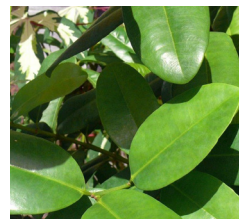

Bark

Leaf

Height: 10 - 50'
Spread: 5 - 10'
Shape: Pyramidal
Growth Rate: Fast