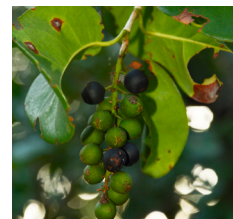

Fruit

Leaf

Height: 30 - 45'  
Spread: 20 - 30'  
Shape: Spreading  
Growth Rate: Moderate

**Pigeon Plum**  
*Coccoloba diversifolia*

Bark

Fruit

Leaf

Height: 20 - 40'  
Spread: 20 - 35'  
Shape: Round  
Growth Rate: Moderate