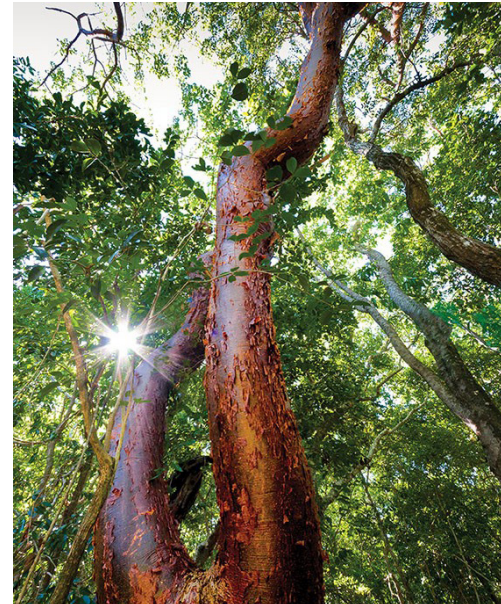

## Large South Florida Natives

**False Tamarind**  
*Lysiloma latisiliquum*

Bark

Flower

Fruit

Height: 30 - 60'  
Spread: 30 - 50'  
Shape: Weeping  
Growth Rate: Moderate

**Gumbo Limbo**  
*Bursera simaruba*

Bark

Flower

Leaf

Height: 25 - 50'  
Spread: 25 - 50'  
Shape: Round  
Growth Rate: Moderate

**Live Oak**  
*Quercus virginiana*

Bark

Fruit

Leaf

Height: 60 - 80'  
Spread: 60 - 120'  
Shape: Spreading  
Growth Rate: Moderate

**Mahogany**  
*Swietenia mahagoni*

Bark

Fruit

Leaf

Height: 40 - 60'  
Spread: 40 - 60'  
Shape: Round  
Growth Rate: Fast

**Paradise Tree**  
*Simarouba glauca*

## Understory South Florida Natives

**Black Ironwood**  
*Krugiodendron ferreum*

Bark

Fruit

Leaf

Height: 25 - 30'  
Spread: 10 - 15'  
Shape: Round  
Growth Rate: Slow

**Cinnamon Bark**  
*Canella winterana*