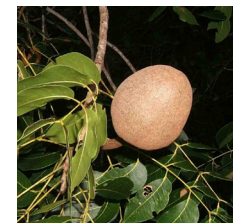

## Large South Florida Natives

**False Tamarind**  
*Lysiloma latisiliquum*

Bark

Flower

Fruit

Height: 30 - 60'  
Spread: 30 - 50'  
Shape: Weeping  
Growth Rate: Moderate

**Gumbo Limbo**  
*Bursera simaruba*

Bark

Flower

Leaf

Height: 25 - 50'  
Spread: 25 - 50'  
Shape: Round  
Growth Rate: Moderate

**Live Oak**  
*Quercus virginiana*

Bark

Fruit

Leaf

Height: 60 - 80'  
Spread: 60 - 120'  
Shape: Spreading  
Growth Rate: Moderate

**Mahogany**  
*Swietenia mahagoni*

Bark

Fruit

Leaf

Height: 40 - 60'  
Spread: 40 - 60'  
Shape: Round  
Growth Rate: Fast

**Paradise Tree**  
*Simarouba glauca*

**Sea Grape**  
*Coccoloba uvifera*

Bark

Fruit

Leaf

Height: 35 - 50'  
Spread: 20 - 30'  
Shape: Vase  
Growth Rate: Moderate

**Silver Buttonwood**  
*Conocarpus erectus var. sericeus*

Bark

Fruit