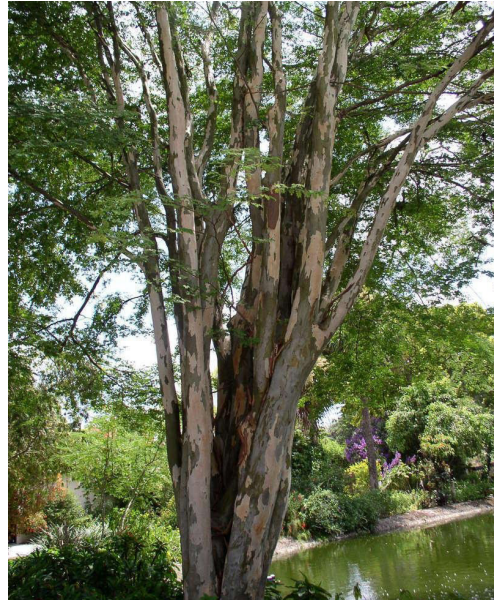

TREE OPTIONS

Powerlines & Medium Trees

Bridalveil Tree
Caesalpinia granadillo

Height: 25 - 35'
Spread: 25 - 35'
Shape: Vase
Growth Rate: Moderate