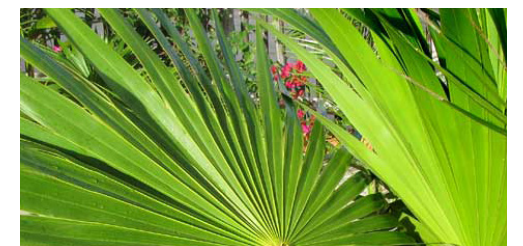

**Key Thatch Palm**  
*(Leuco)Thrinax morrisii*

FronD Detail

Fruit

Flower

Height: 20 - 35'  
Spread: 8 - 12'  
Growth Rate: Slow

**Florida Thatch Palm**  
*Thrinax radiata*

FronD Detail

Fruit