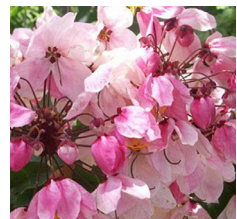

Flower

Leaf

Height: 20 - 30'  
Spread: 20 - 30'  
Shape: Irregular  
Growth Rate: Fast

Rainbow Shower Tree  
*Cassia javanica*

Bark

Flower

Leaf

Height: 25 - 35'  
Spread: 35'  
Shape: Irregular  
Growth Rate: Moderate - Fast