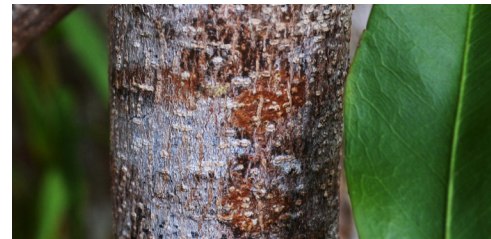

## Understory South Florida Natives

**Black Ironwood**  
*Krugiodendron ferreum*

Bark

Fruit

Leaf

Height: 25 - 30'  
Spread: 10 - 15'  
Shape: Round  
Growth Rate: Slow

**Cinnamon Bark**  
*Canella winterana*

Bark

Flower

Leaf

Height: 15 - 45'  
Spread: 15'  
Shape: Columnar  
Growth Rate: Slow

**Crabwood / Oysterwood**  
*Gymnanthes lucida*

Bark

Flower

Leaf

Height: 10 - 25'  
Spread: 10'  
Shape: Round  
Growth Rate: Slow to Moderate

**Dahoon Holly**  
*Ilex casseine*

Bark

Fruit

Leaf

Height: 20 - 30'  
Spread: 8 - 12'  
Shape: Pyramidal  
Growth Rate: Moderate